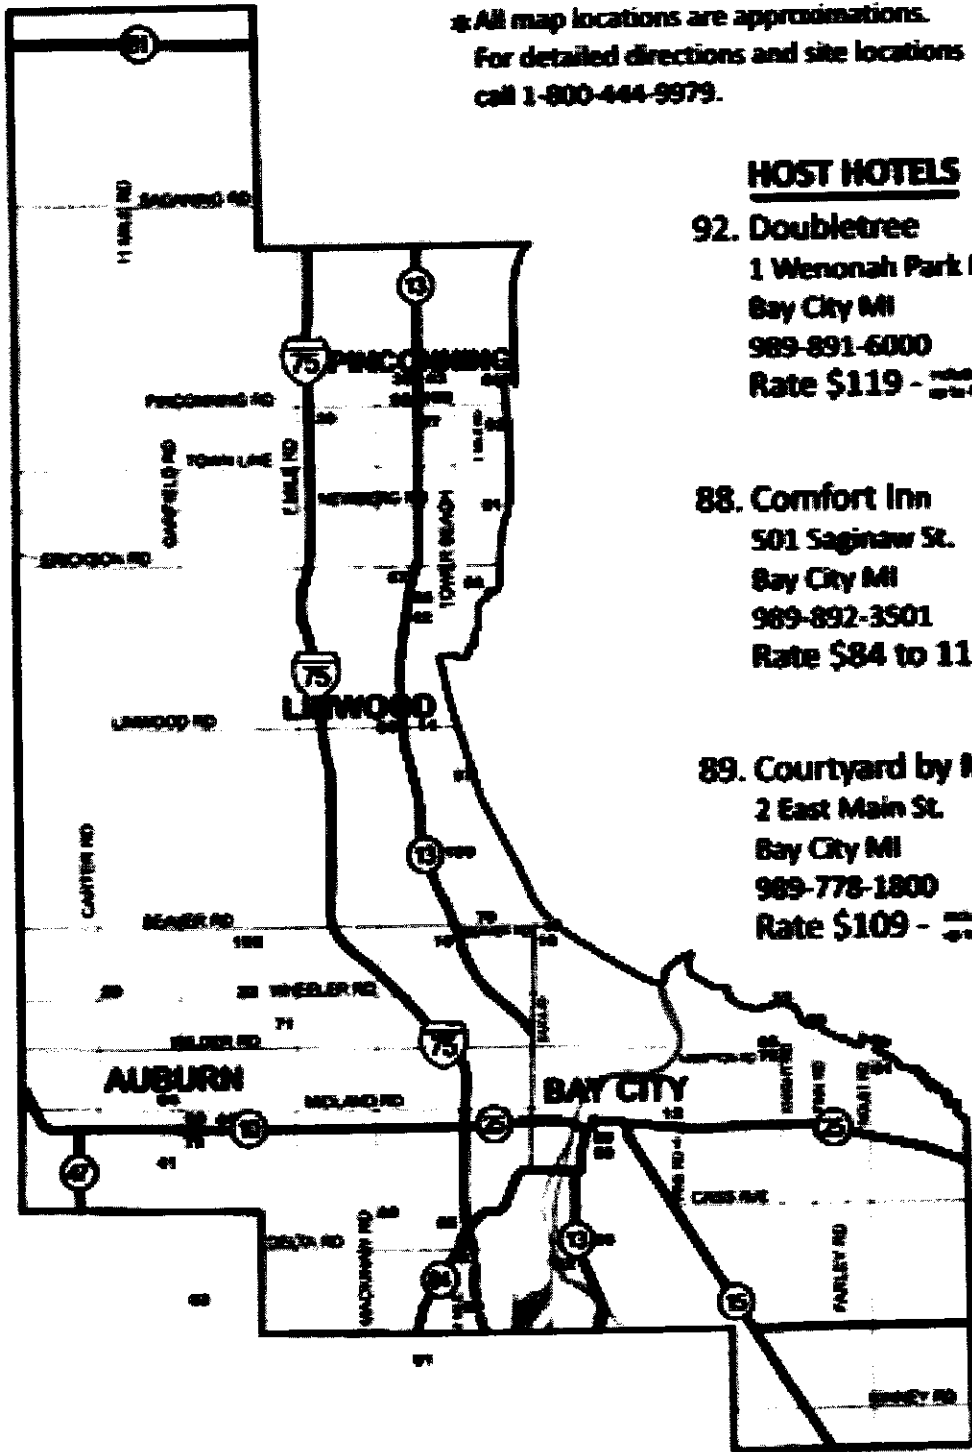

# Bay County Area

1    2    3    4    5    6    7    8    9    10

A  
B  
C  
D  
E  
F  
G  
H  
I  
J  
K  
L  
M

\*All map locations are approximations.  
For detailed directions and site locations  
call 1-800-444-9979.

### HOST HOTELS

**92. Doubletree**  
1 Wenonah Park Place  
Bay City MI  
989-891-6000  
Rate \$119 - includes breakfast  
and tax

**88. Comfort Inn**  
501 Saginaw St.  
Bay City MI  
989-892-3501  
Rate \$84 to 119 - includes breakfast  
and tax

**89. Courtyard by Marriott**  
2 East Main St.  
Bay City MI  
989-778-1800  
Rate \$109 - includes breakfast  
and tax